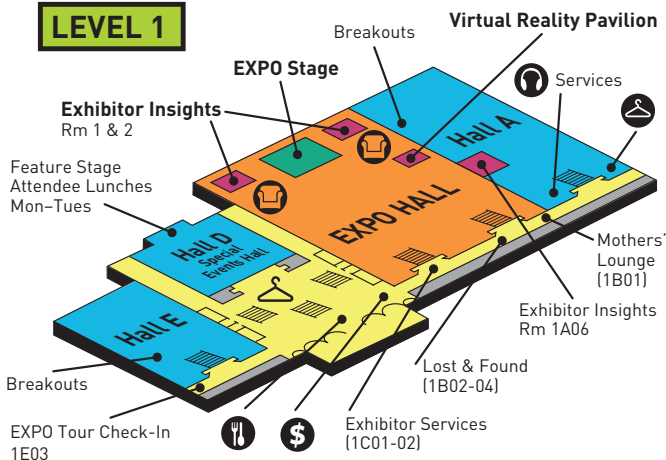

## LEVEL 4 River Pavilion

## LEVEL 3

## LEVEL 2

## LEVEL 1

Program Guides & Bags can be picked up at all EXPO & Session Hall entrances. Download the NRF event app in iTunes, Google Play or Windows Store: Search "NRF-National Retail Federation" or, visit [nrfbigshow.com/mobileapp](http://nrfbigshow.com/mobileapp).