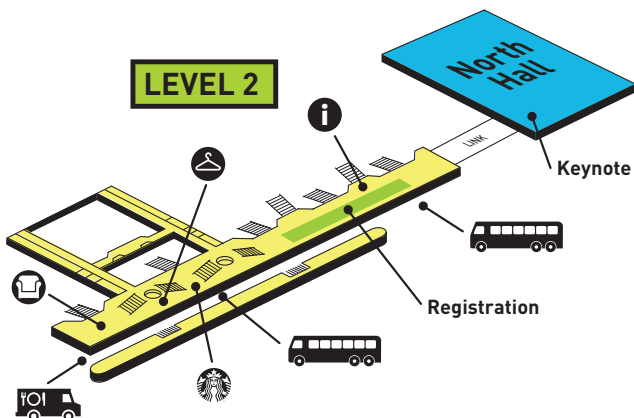

Convention Map

LEVEL 4 River Pavilion

LEVEL 3

LEVEL 2

LEVEL 1

Program Guides & Bags can be picked up at all EXPO & Session Hall entrances. Download the NRF event app in iTunes, Google Play or Windows Store: Search "NRF-National Retail Federation" or, visit nrfbigshow.com/mobileapp.

SPONSORED BY:

**TOUCH
DYNAMIC**
BOOTH #4342

Manufacturer of POS systems, ruggedized tablets, small form factor PC's, kiosks and POS peripherals.