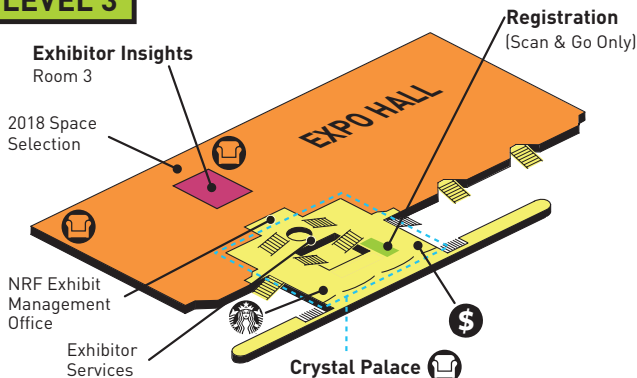

## HOTEL SHUTTLE & SPECIAL NEEDS TRANSPORTATION

Please call 1 (401) 256-0271 for hotel shuttle information and special needs transportation. ADA compliant equipment is available during regularly scheduled shuttle hours and reservations should be made at least 20 minutes in advance of desired pick up time by calling the shuttle phone number.

# Convention Map

## LEVEL 4 River Pavilion

## LEVEL 3